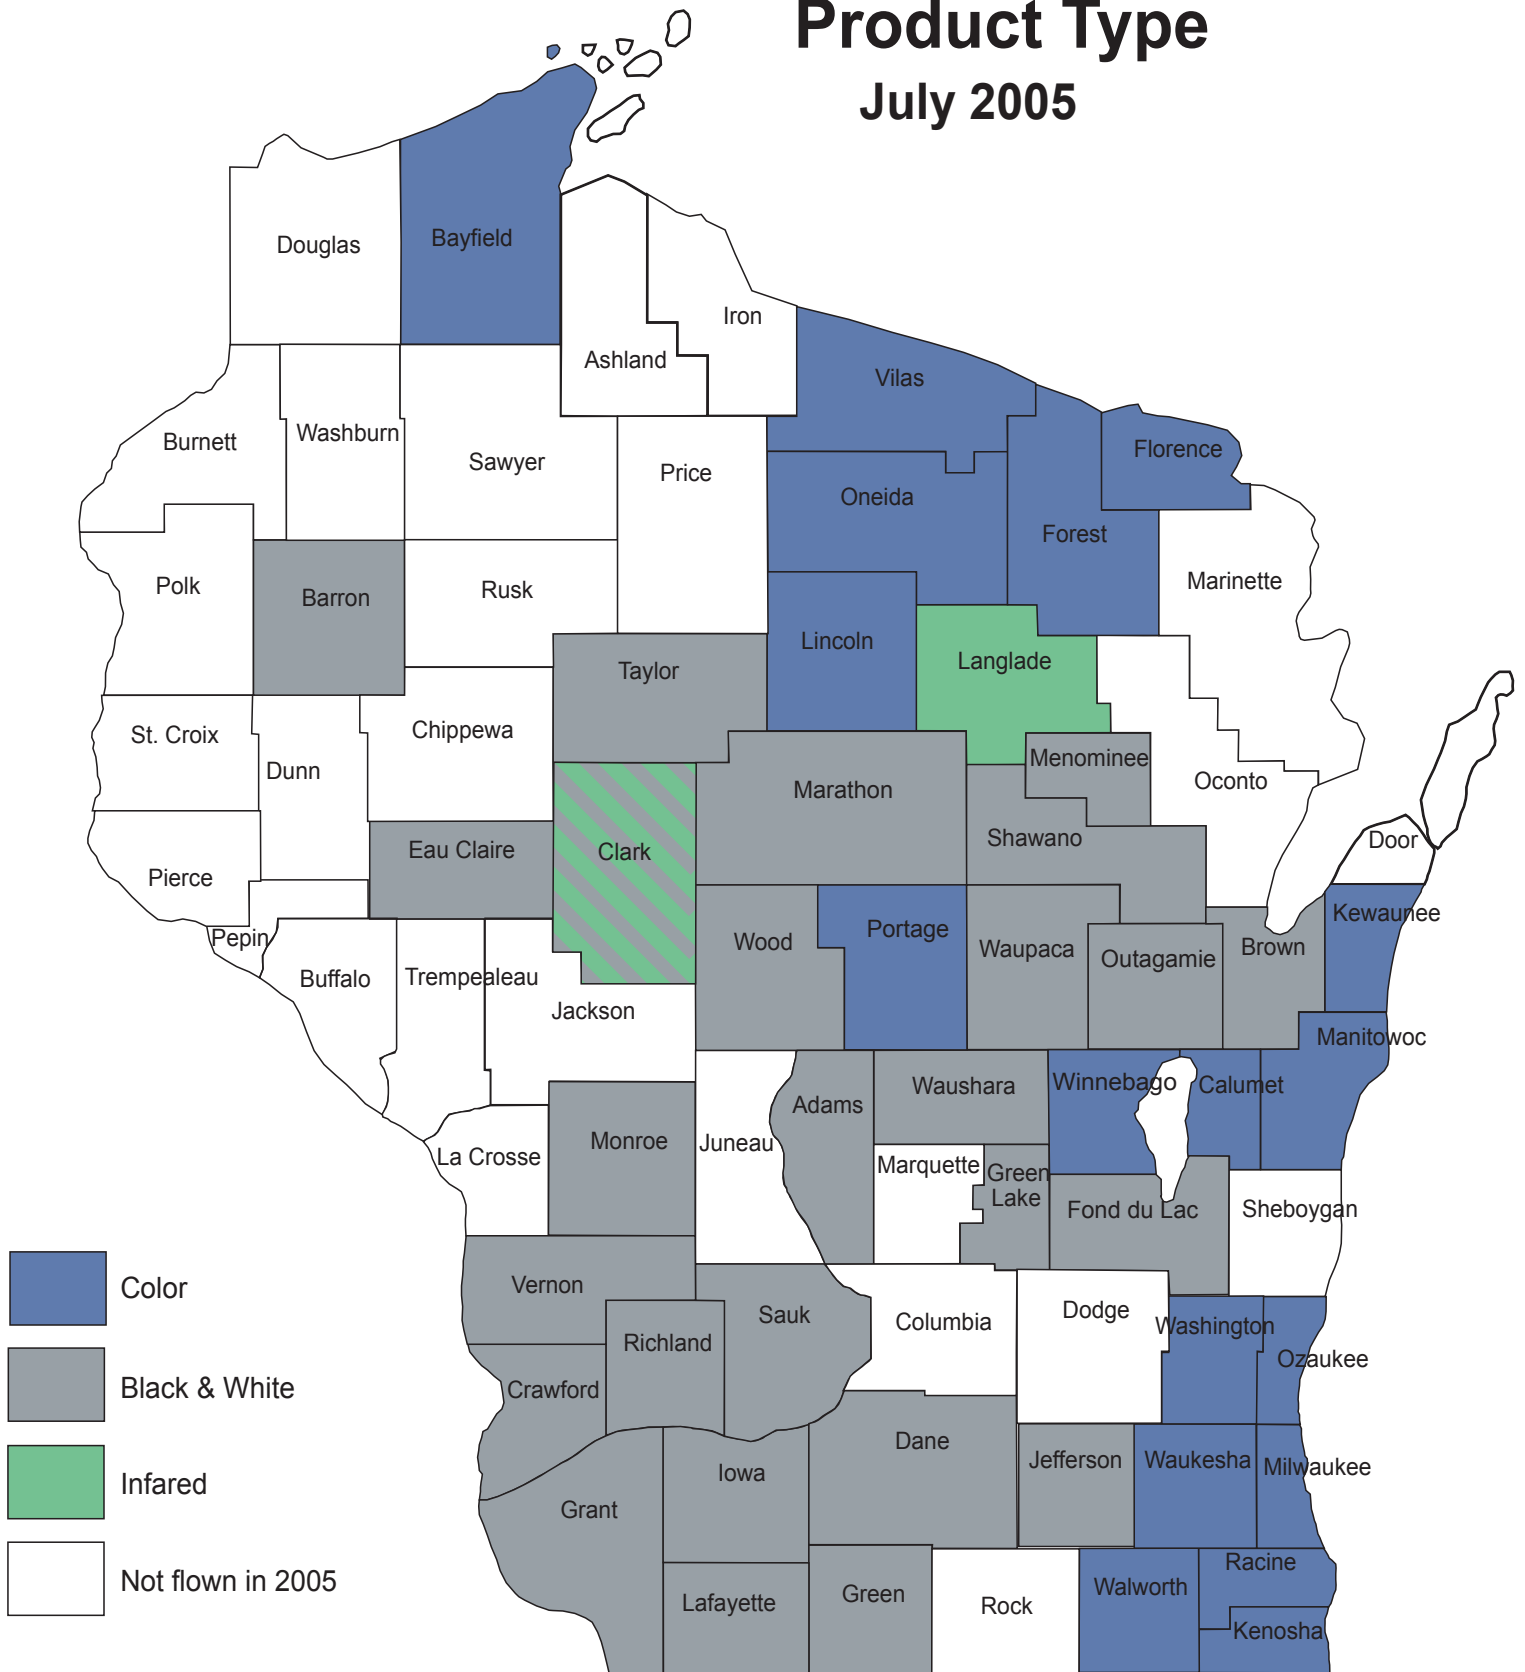

2005 County Orthophoto Projects

Product Type

July 2005

Sources: County LIOs, Ayres Associates, AERO-METRIC, Bay-Lake, North Central, East Central, and Southeast Wisconsin Regional Planning Commissions