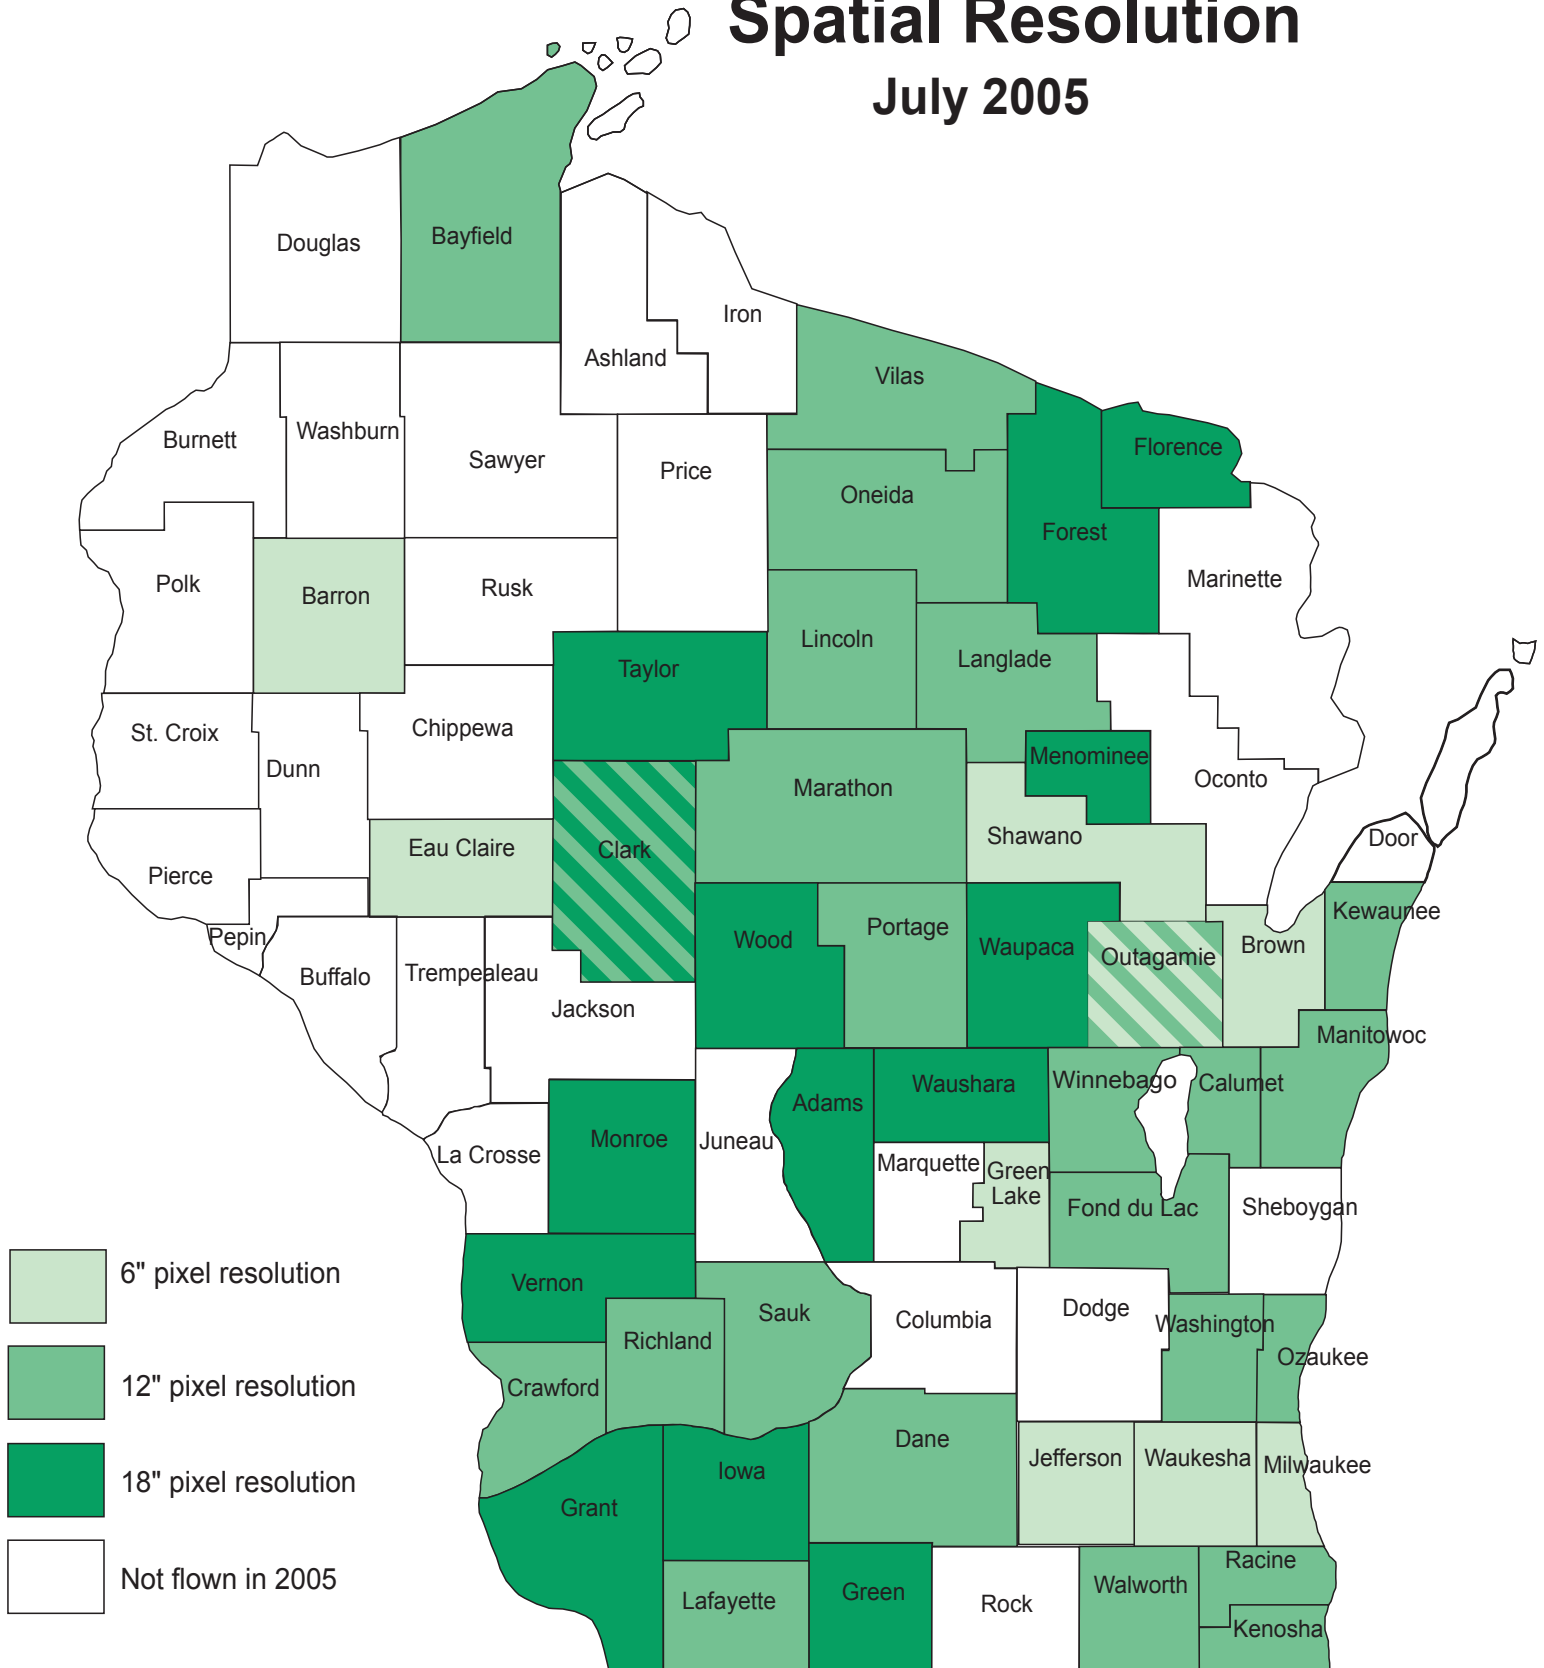

2005 County Orthophoto Projects

Spatial Resolution

July 2005

Sources: County LIOs, Ayres Associates, AERO-METRIC, Bay-Lake, North Central, East Central, and Southeast Wisconsin Regional Planning Commissions