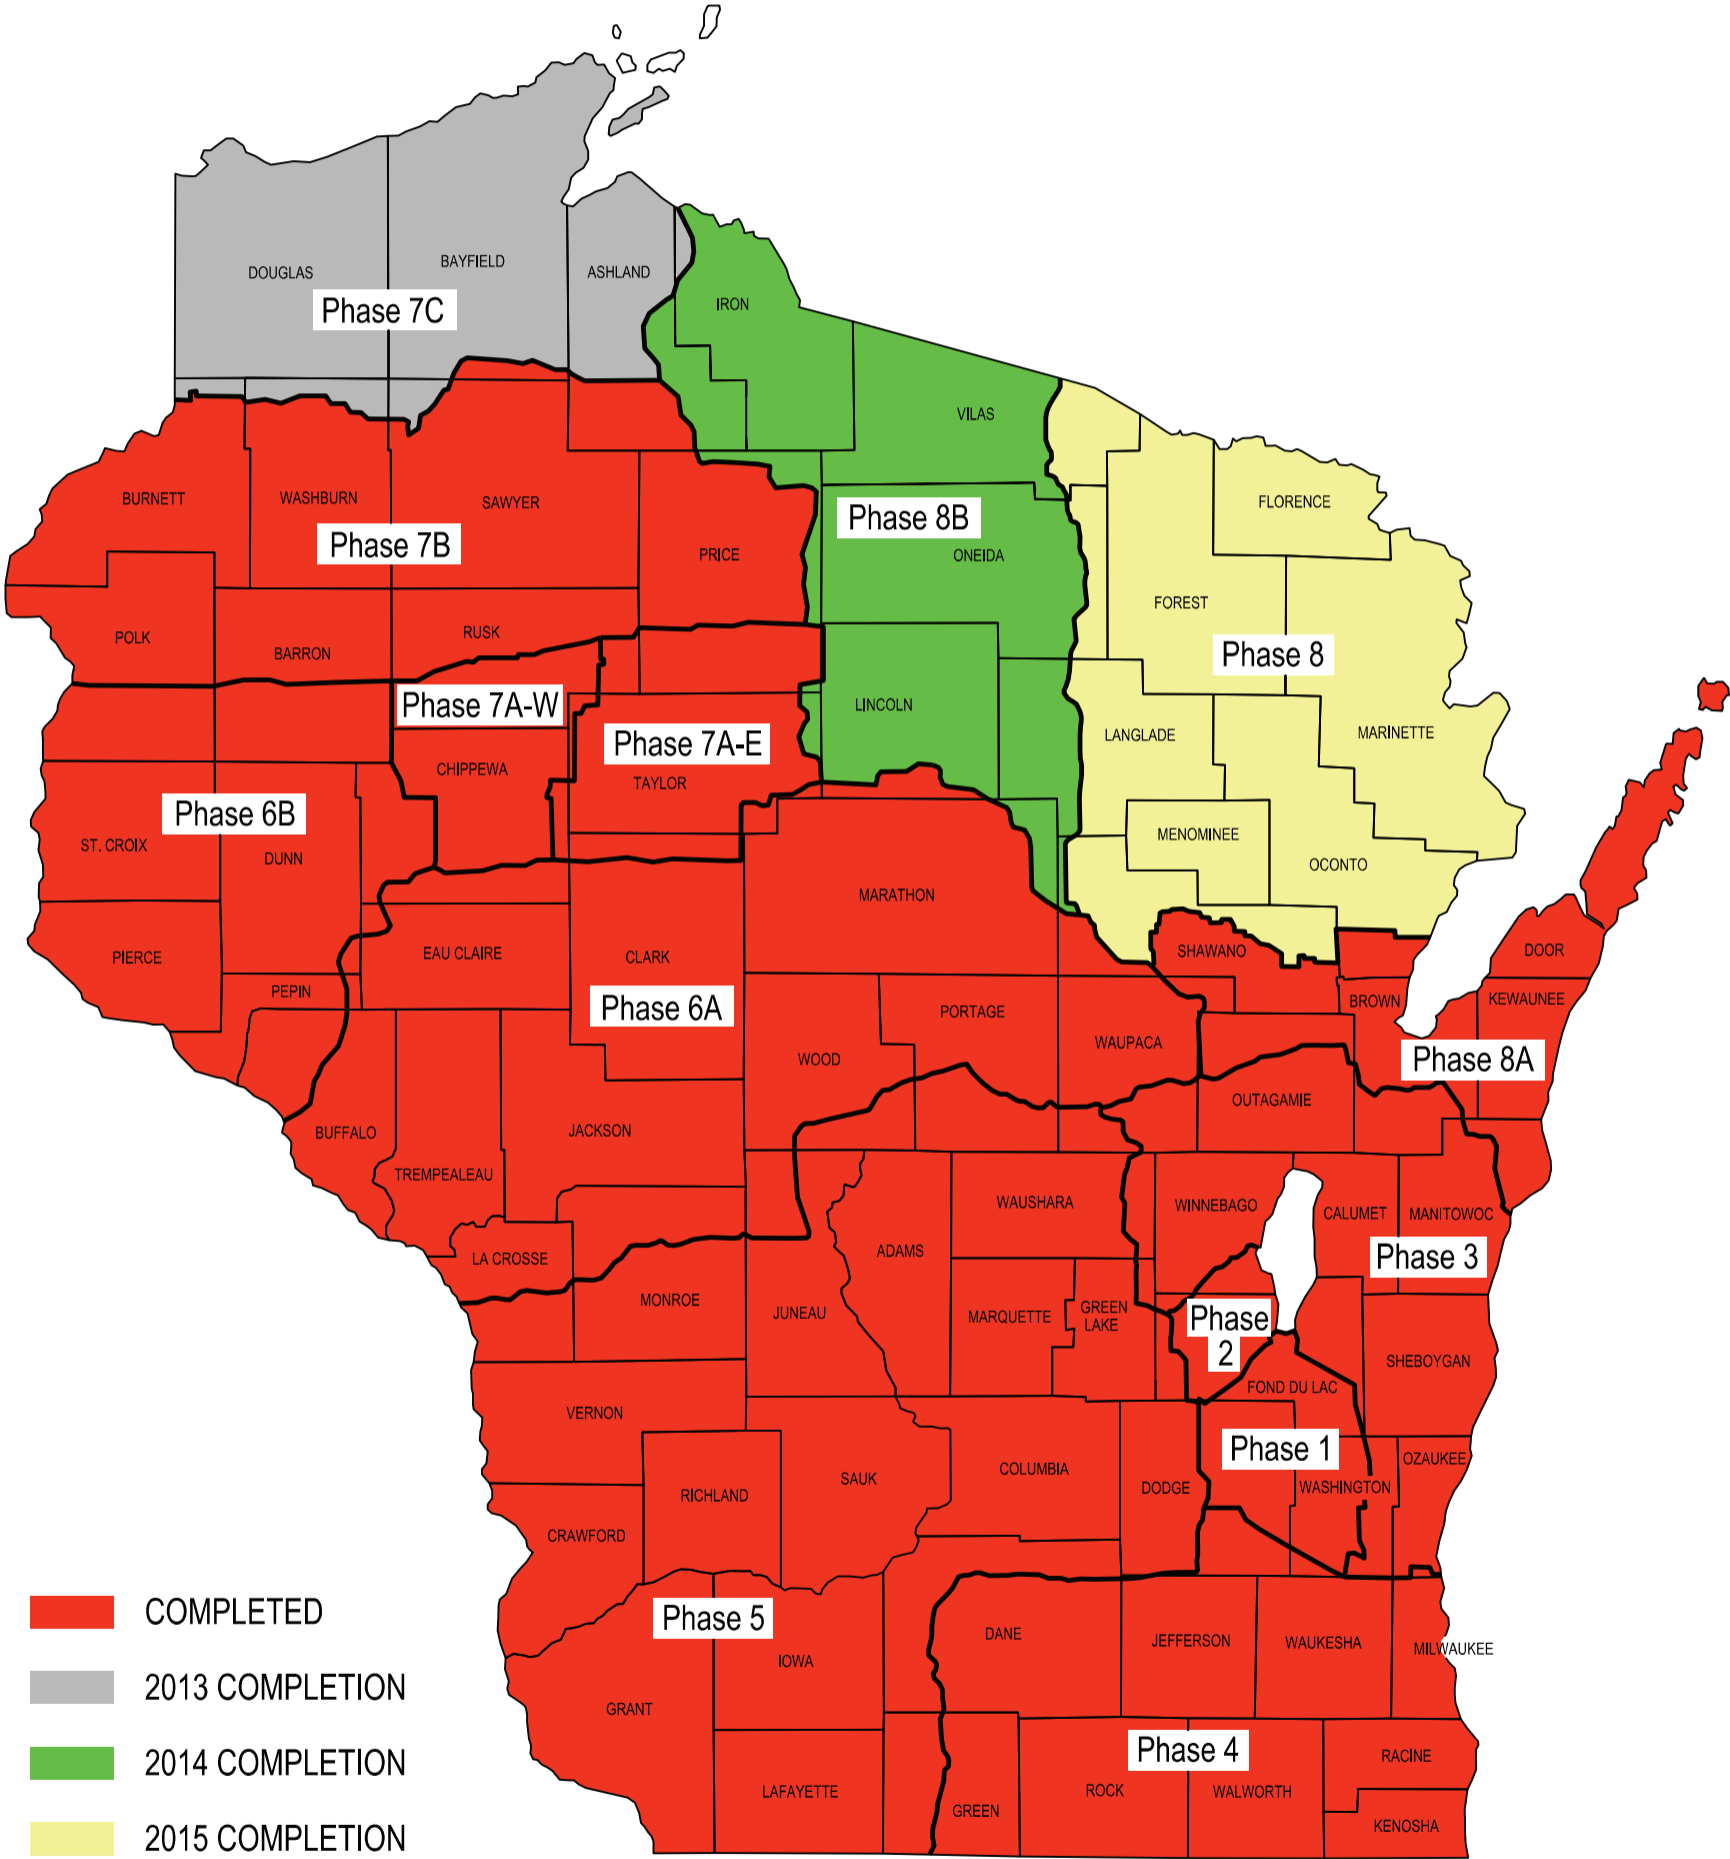

HEIGHT MODERNIZATION PROGRAM PASSIVE NETWORK STATUS

Status as of June 2012