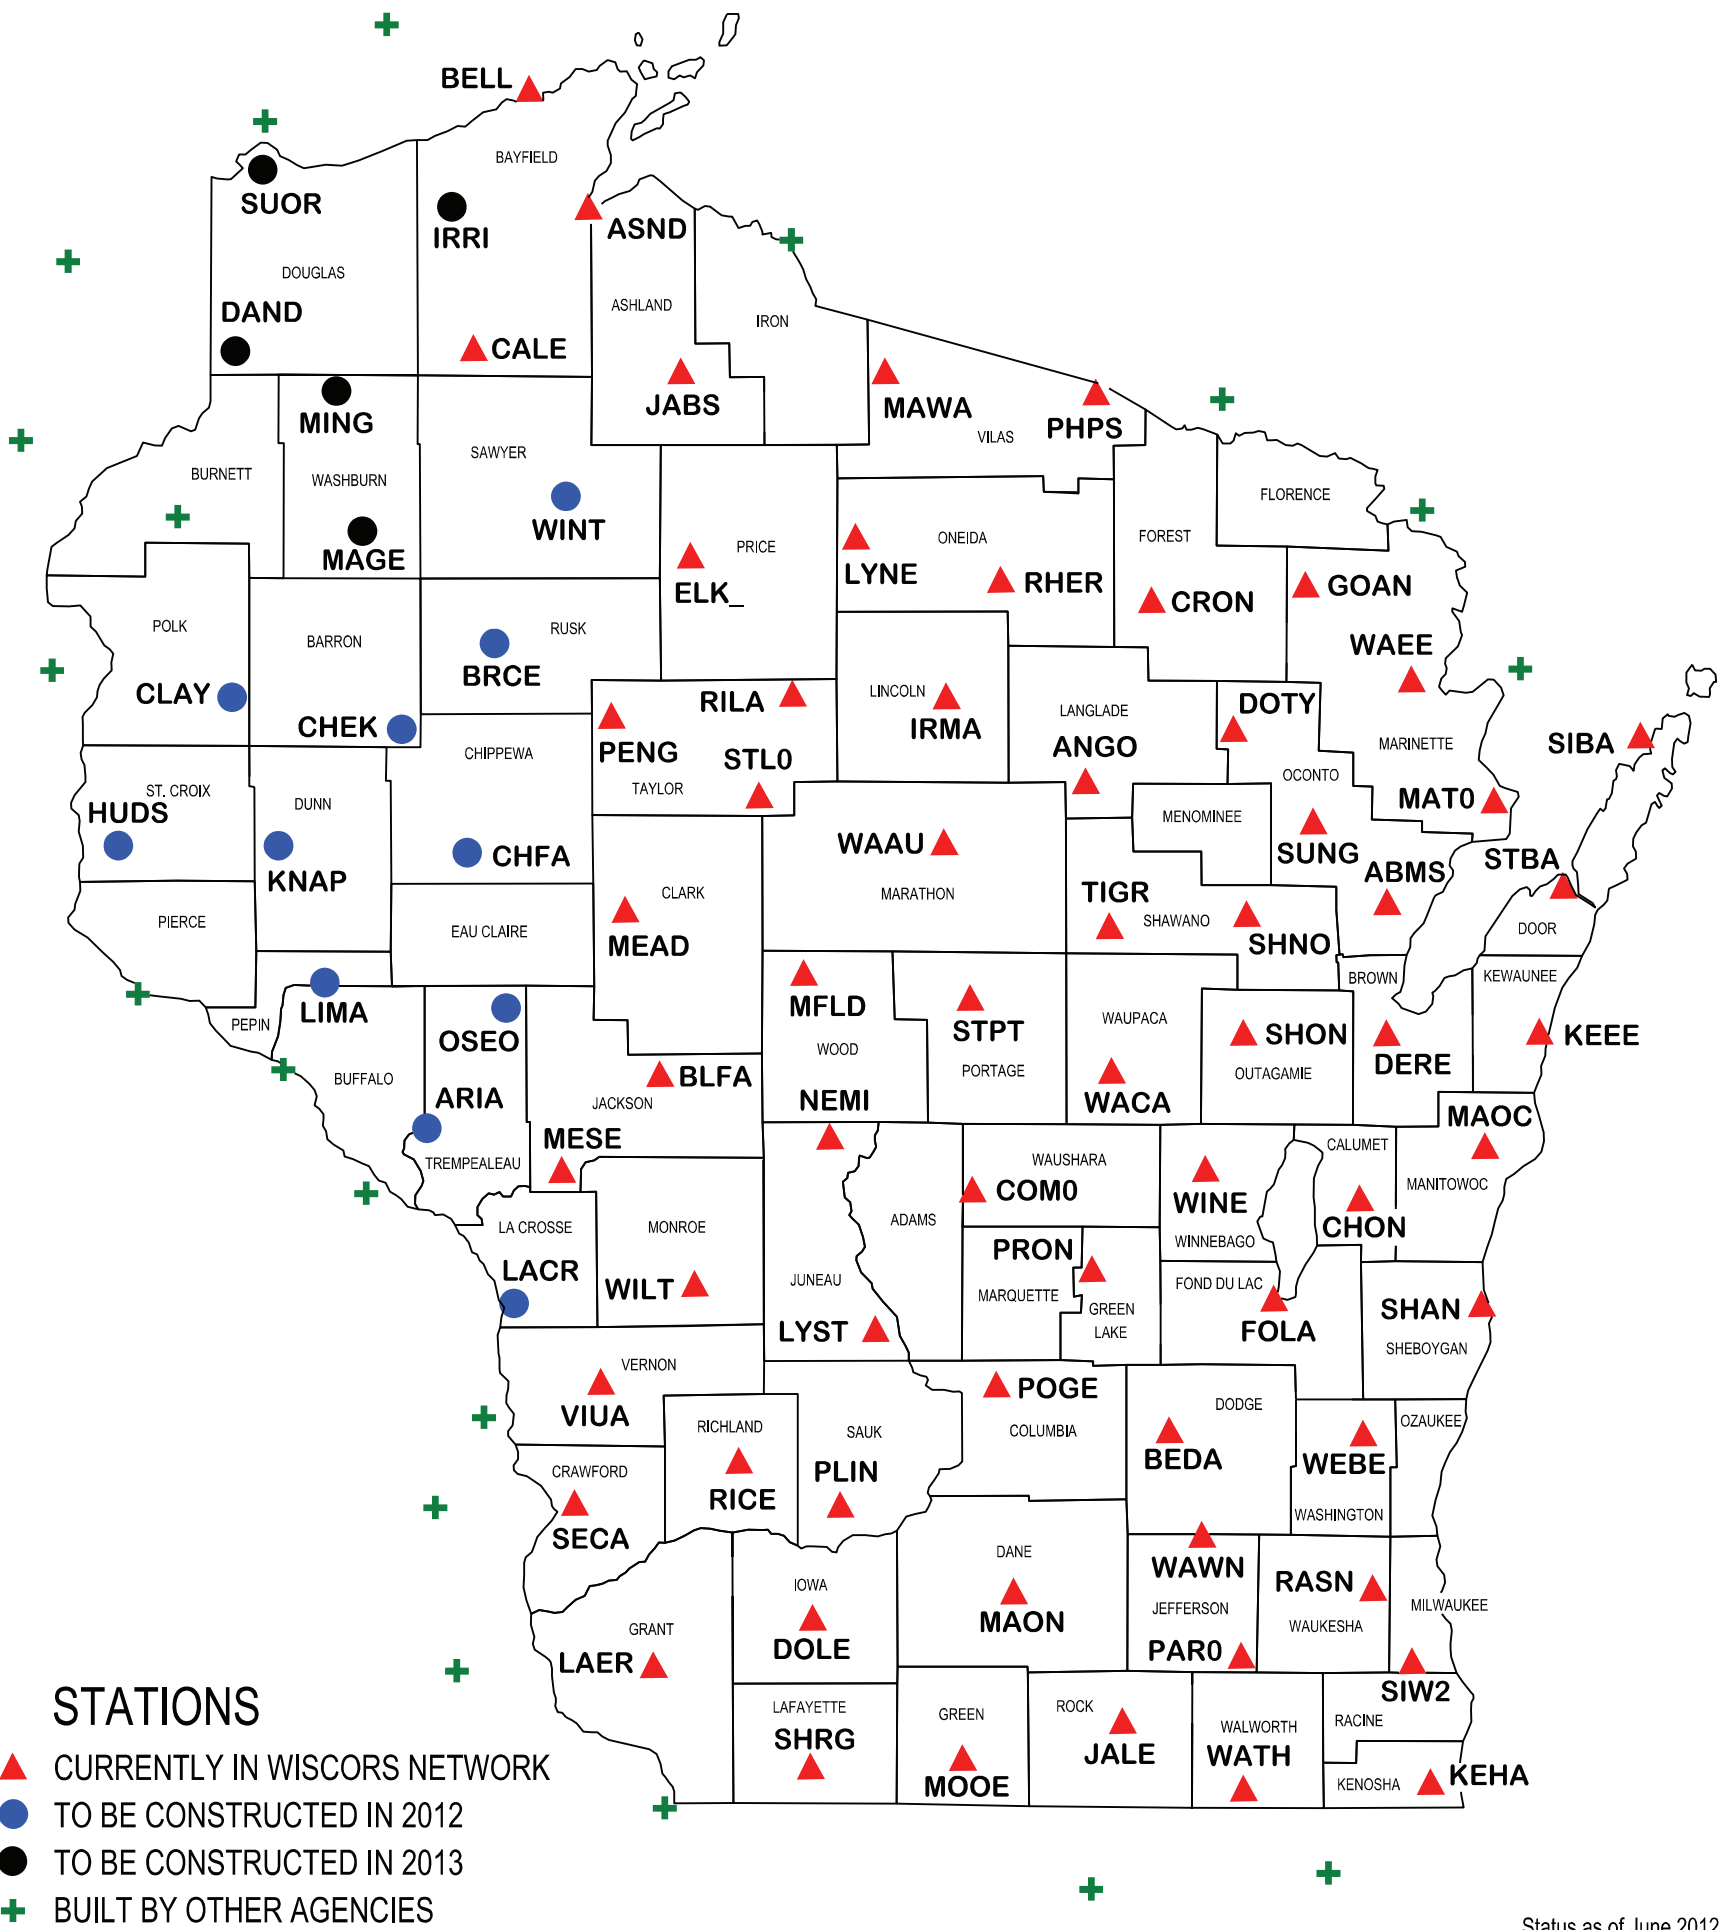

# HEIGHT MODERNIZATION PROGRAM WISCORS NETWORK STATUS

Status as of June 2012