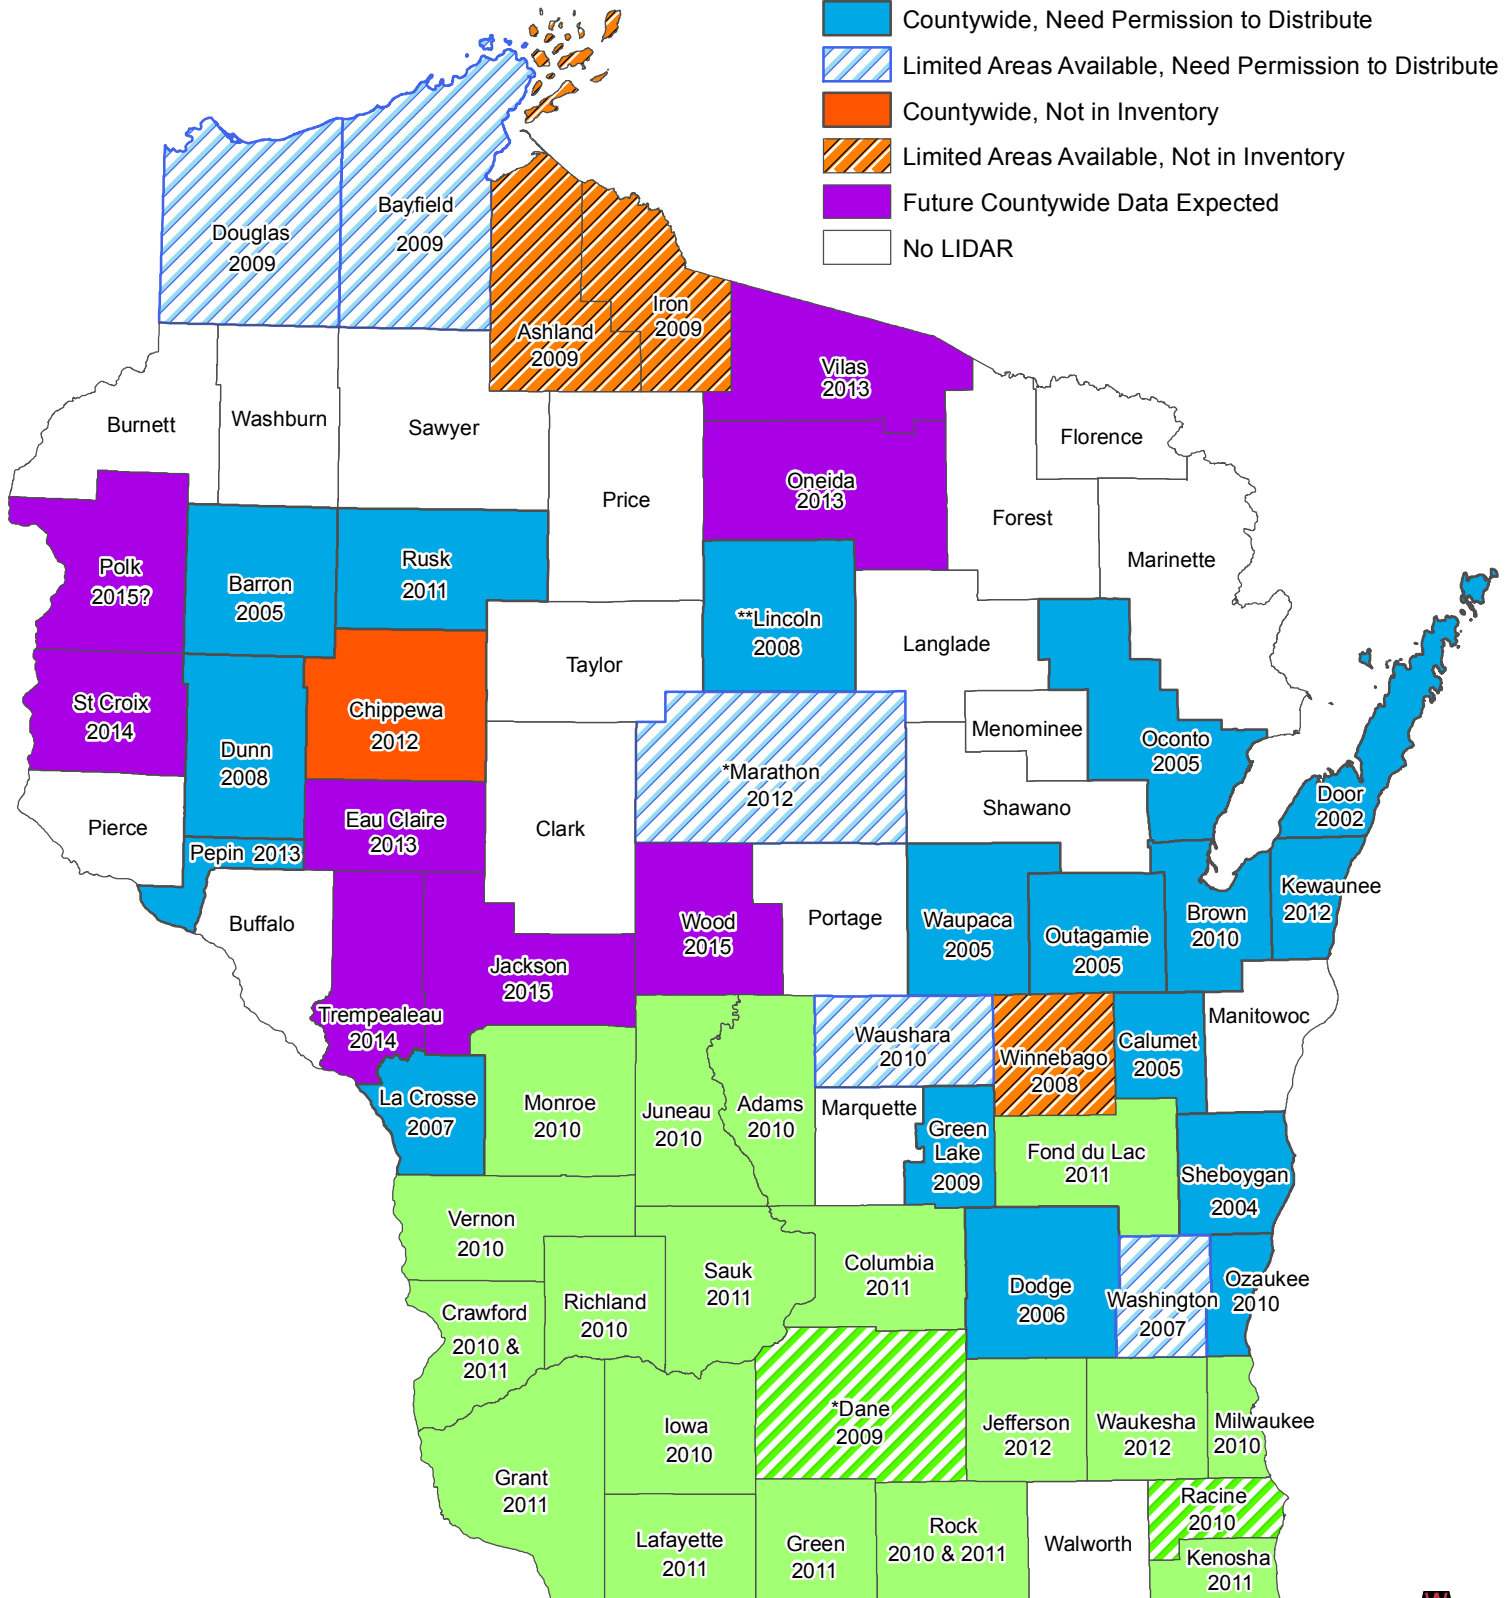

DNR LIDAR Inventory

Legend STATUS

-  Countywide from CDBG Funds
-  Limited Areas Available from CDBG Funds
-  Countywide, Need Permission to Distribute
-  Limited Areas Available, Need Permission to Distribute
-  Countywide, Not in Inventory
-  Limited Areas Available, Not in Inventory
-  Future Countywide Data Expected
-  No LIDAR

* Countywide coverage available for Dane and Marathon - contact counties.

** Lincoln LIDAR data in the process of re-calibration by the county.

NOTE: Dates indicate year of flight.

by Colleen Hermans, WiDNR
Updated: 07/14/2014