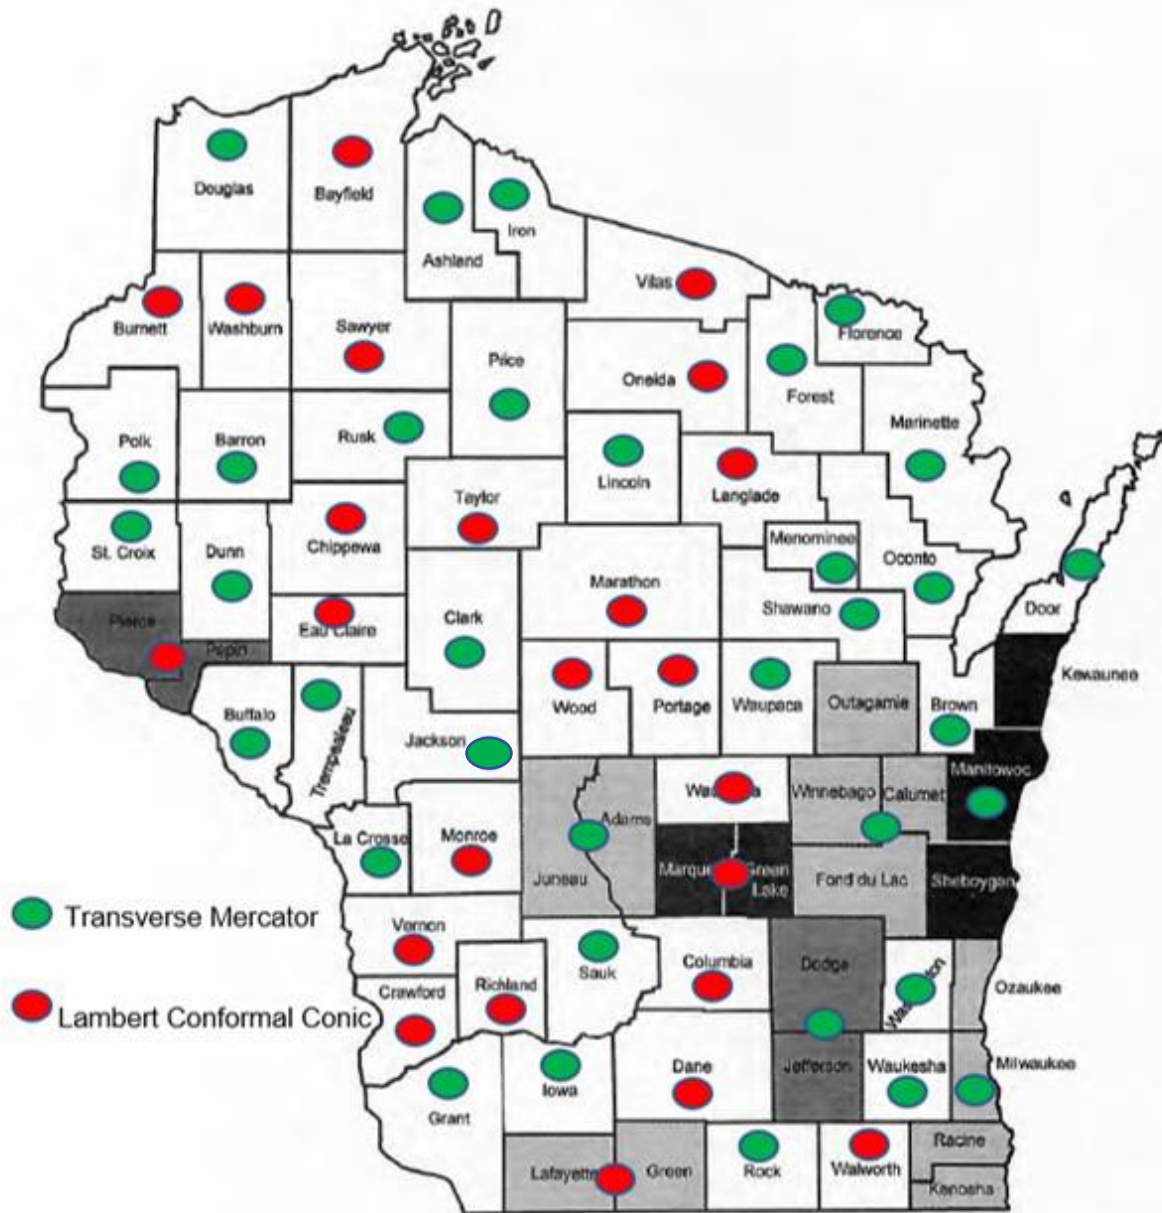

## Proposed Zone Extents for SPCS2022 Multi-Zone LDP Layer for Wisconsin

Wisconsin's 59 Low-Distortion Projection Zones:  
24 Lambert Conformal Conic and 35 Transverse Mercator

(Adjoining Counties Shown with a Common Tint are in a Single Zone)